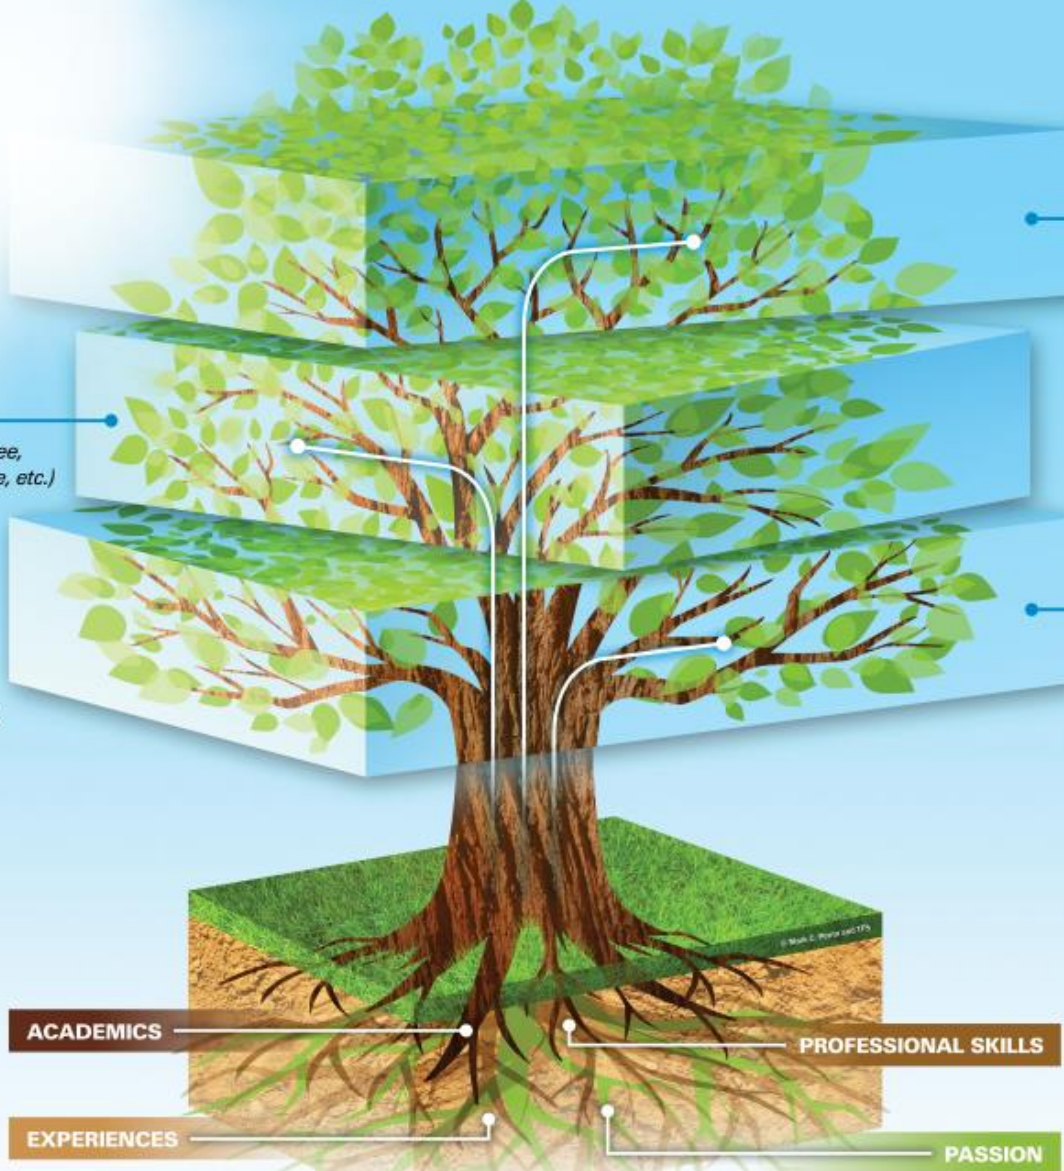

EDUCATION WITH PURPOSE CAREER TREE

TECHNICAL CAREERS

(Apprenticeship, Associate's Degree, Advanced Certification, Experience, etc.)

- Licensed Surveyor
- Wastewater Treatment Plant Operator
- Park Law Enforcement Officer
- Drinking Water Lab Superintendent
- Field Biologist
- Small Business Owner
- Hazardous Waste Site Operator
- Global Information Systems Technician
- Fisheries Observer
- LEED Consultant
- Green Energy Business Owner
- Green Energy Technician

PROFESSIONAL CAREERS

(Bachelor's, Master's, Ph.D., Specialized Training, Experience, etc.)

- Civil Engineer
- Geologist
- Hydrologist
- Marine Scientist
- Project Manager
- State Forester
- State Wildlife Biologist
- GIS Analyst
- Environmental Police Officer
- NOAA Officer
- EPA Inspector
- Hazardous Waste Manager

ENTRY-LEVEL CAREERS

(with Program Completion)

- Surveyor
- Wastewater Operator
- Park Maintenance Worker
- Drinking Water Operator
- Forester
- Aquaculturist
- Commercial Fisherman
- Hydroponic Technician
- Field Sample Collector
- Hazardous Waste Site Technician
- Farmer
- Solid Waste Technician

NATURAL & ENVIRONMENTAL SCIENCES